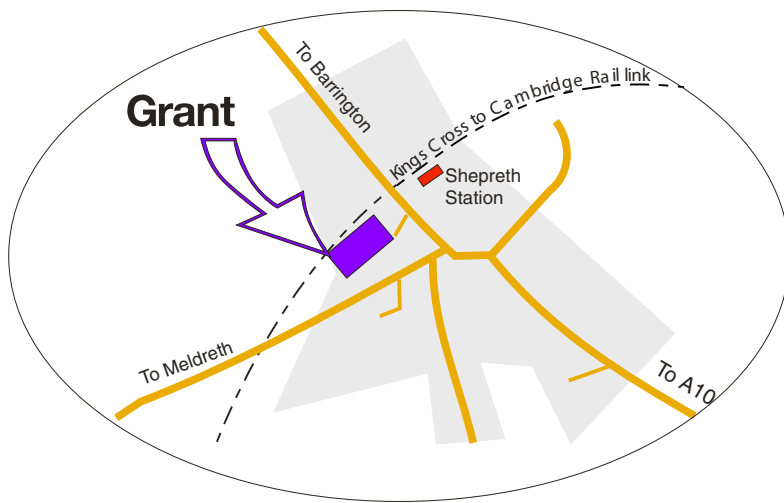

Grant

Location Map

Grant Instruments (Cambridge) Ltd is located in the village of Shepreth, just off the A10, approximately 7 miles south of Cambridge / 4 miles north of Royston. The factory is situated opposite the railway station (Kings Cross London to Cambridge rail link).

By road
Please see map

By rail
Kings Cross London to Cambridge
(NB: not all trains stop at Shepreth, please check timetables)

By air
Stansted and Luton airports are approximately 40 minutes from Shepreth.