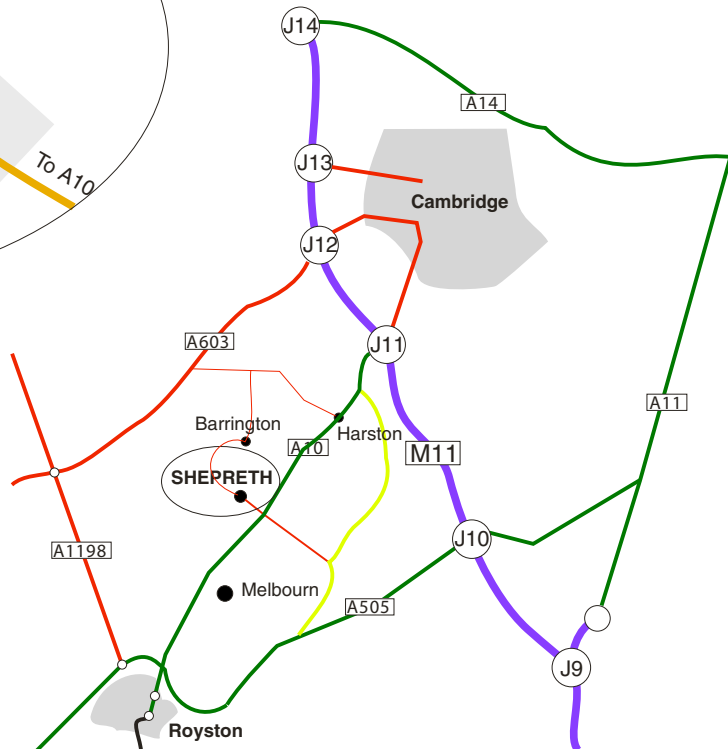

Grant

Location Map

Grant Instruments (Cambridge) Ltd is located in the village of Shepreth, just off the A10, approximately 7 miles south of Cambridge / 4 miles north of Royston. The factory is situated opposite the railway station (Kings Cross London to Cambridge rail link).

By road
Please see map

By rail
Kings Cross London to Cambridge
(NB: not all trains stop at Shepreth, please check timetables)

By air
Stansted and Luton airports are approximately 40 minutes from Shepreth.